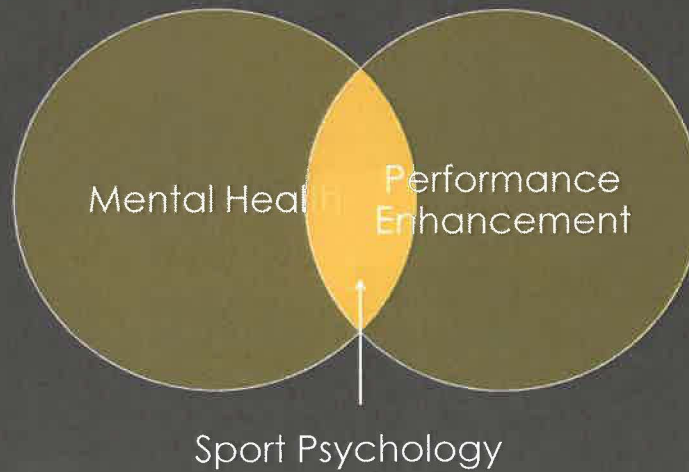

Mental
Health
Disorders

Resilience
and
Thriving

Conceptual Continuum of Psychological Indicators and Helping Professional Types

(Moore, 2015)

What is Sport Psychology

What We Do

- Individual Services
 - Mental health counseling
 - Performance enhancement
 - ADHD/LD screening
- Team Sessions
 - Mental skills
 - Team cohesion
 - Interpersonal processing
 - Performance preparation/processing
- Interdisciplinary Collaboration
 - Sports medicine
 - Academic coordinators
 - Coaches
 - Programming and outreach staff
 - Administration
- Facilitating Referrals
 - Psychiatric care
 - ADHD/LD assessment
 - AOD evaluation and treatment
 - ED treatment