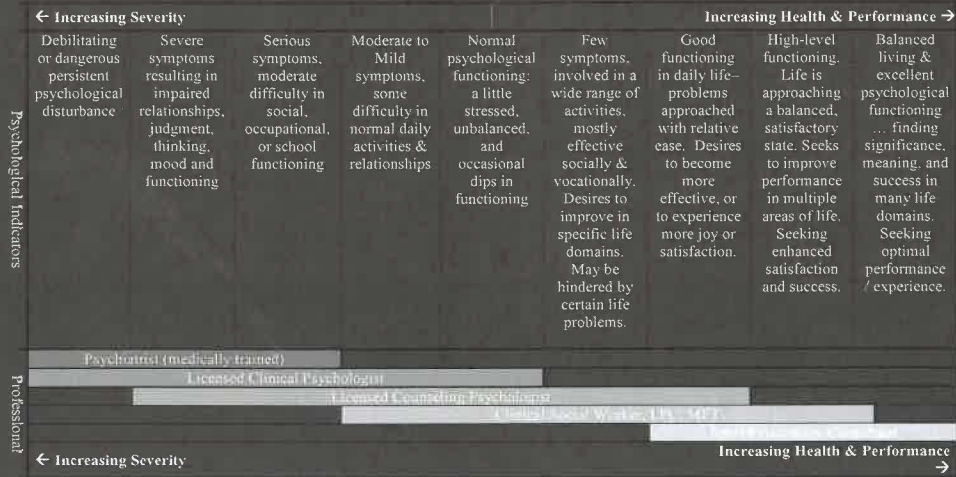

Mental
Health
Disorders

Resilience
and
Thriving

Conceptual Continuum of Psychological Indicators and Helping Professional Types

(Moore, 2015)

What is Sport Psychology

What We Do

- Individual Services
 - Mental health counseling
 - Performance enhancement
 - ADHD/LD screening
- Team Sessions
 - Mental skills
 - Team cohesion
 - Interpersonal processing
 - Performance preparation/processing
- Interdisciplinary Collaboration
 - Sports medicine
 - Academic coordinators
 - Coaches
 - Programming and outreach staff
 - Administration
- Facilitating Referrals
 - Psychiatric care
 - ADHD/LD assessment
 - AOD evaluation and treatment
 - ED treatment